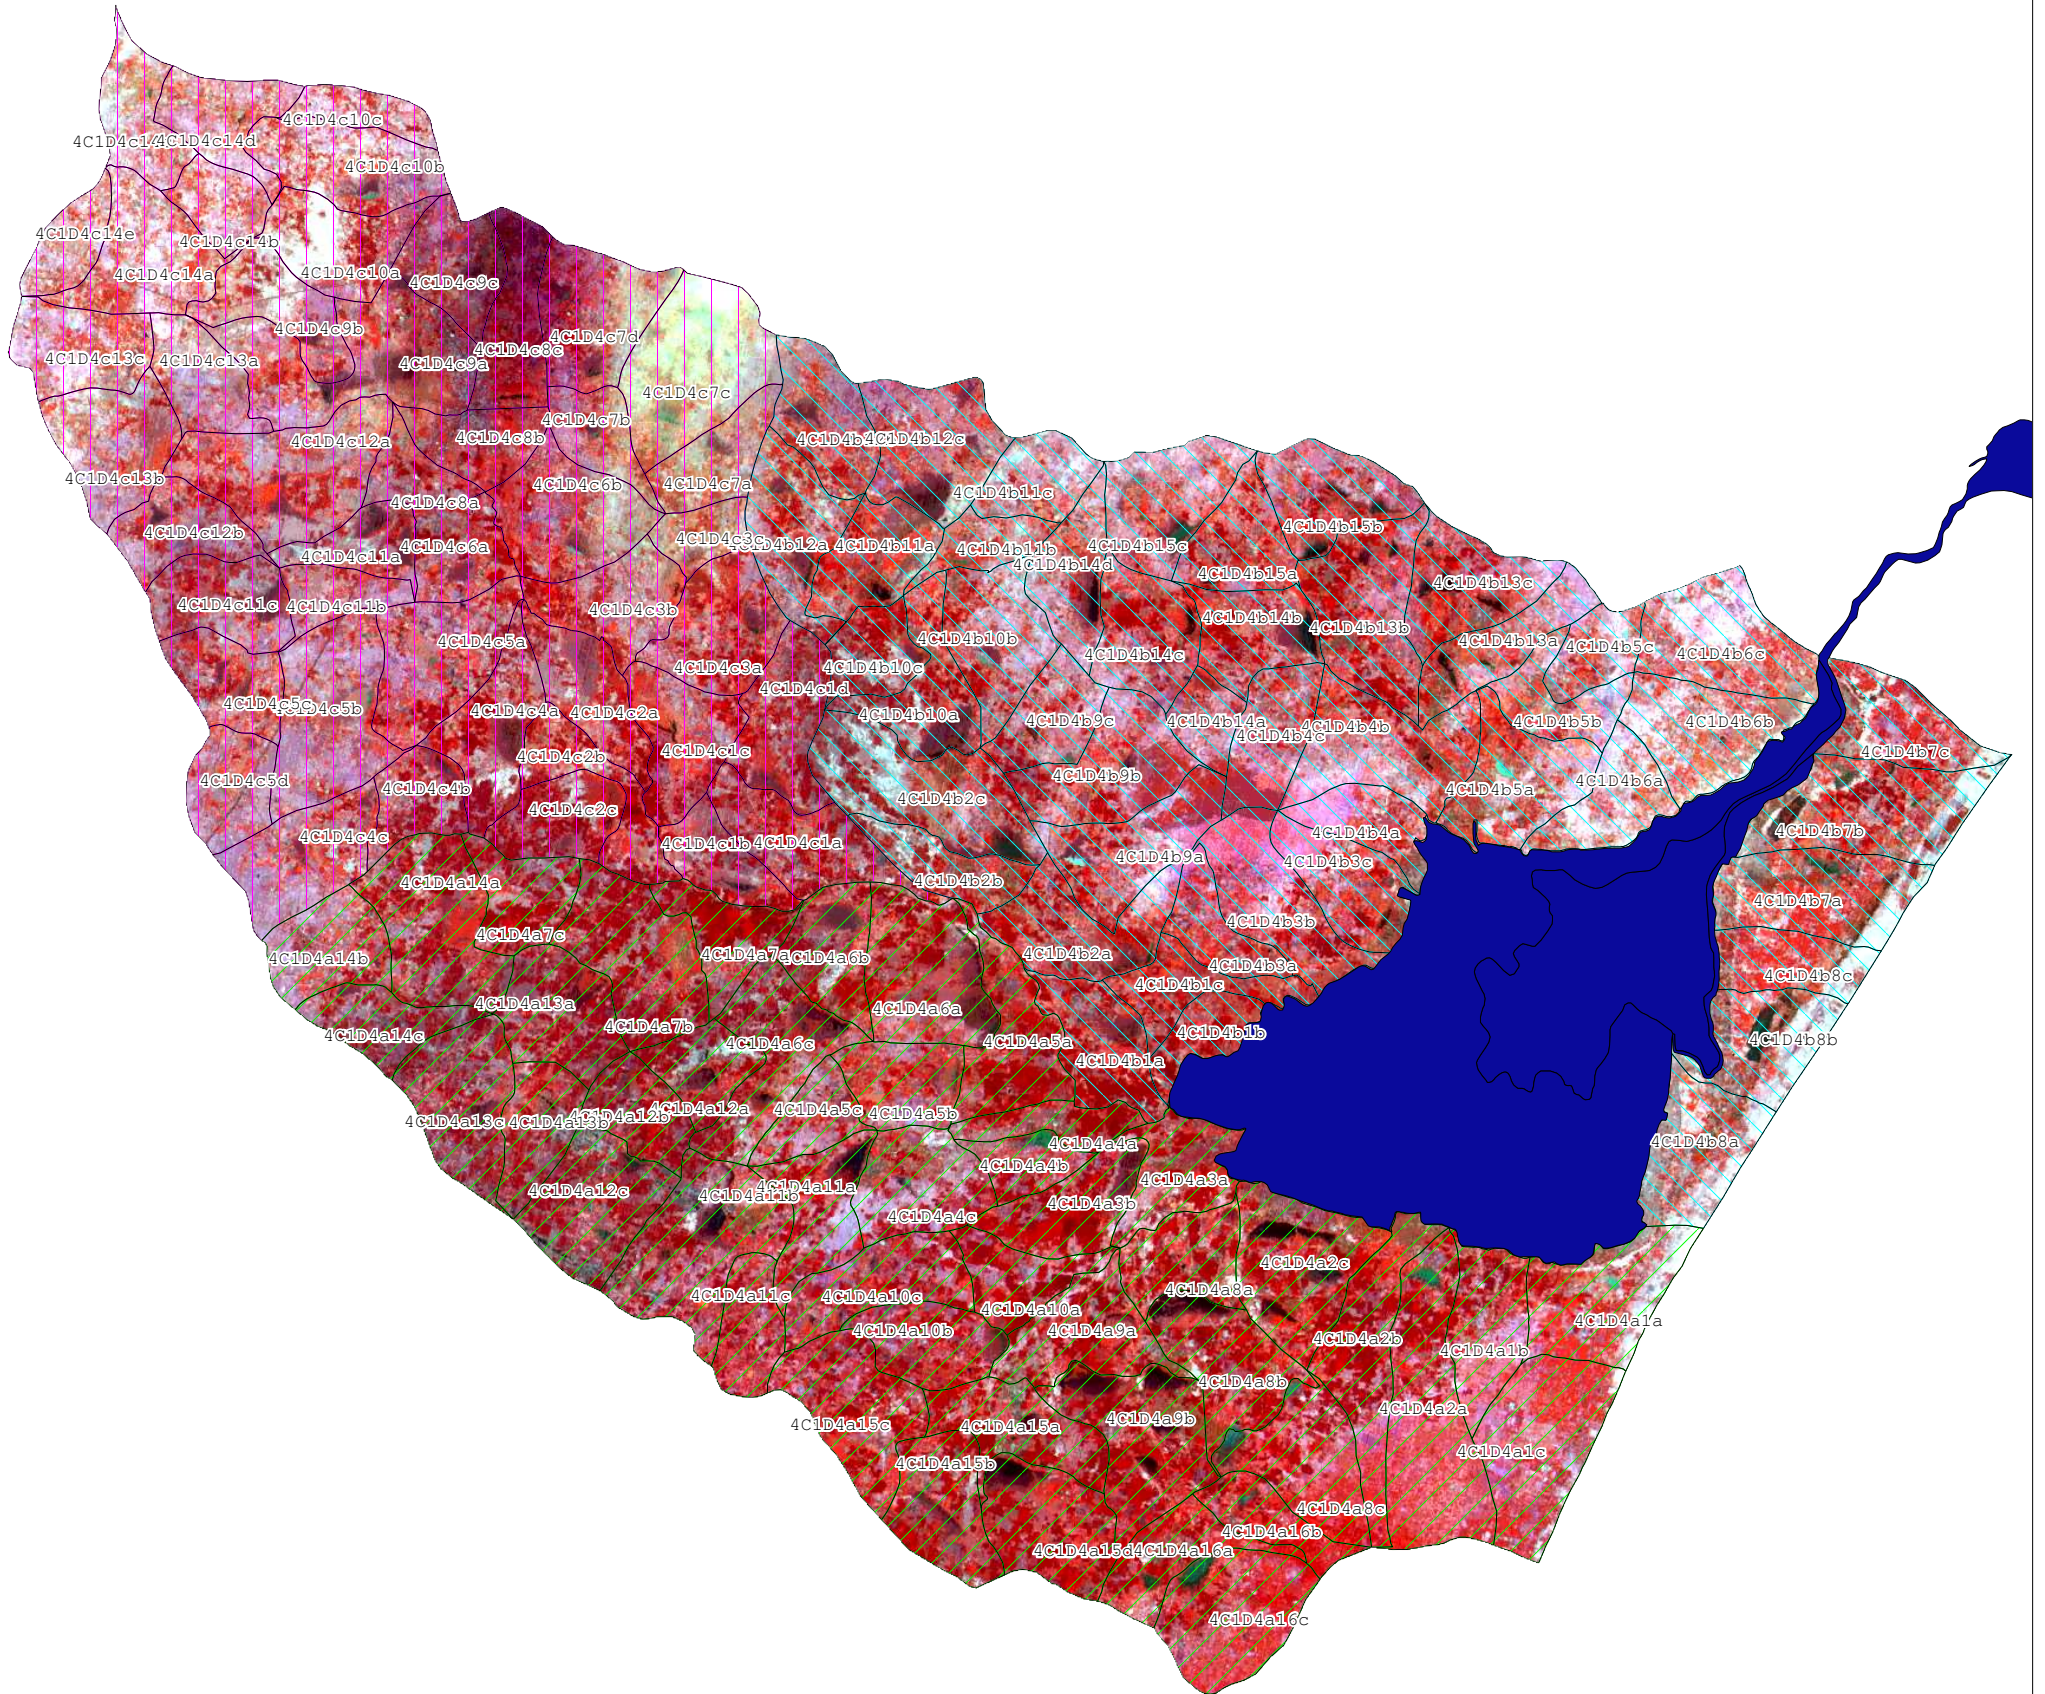

Hydrological Delianations of the Kalivelli Watershed

APPROXIMATE SCALE 1:160000

Legend

- Sub-watershed 4C1D4a
- Sub-watershed 4C1D4b
- Sub-watershed 4C1D4c
- Micro-watershed boundaries
- Kalivelli Lake